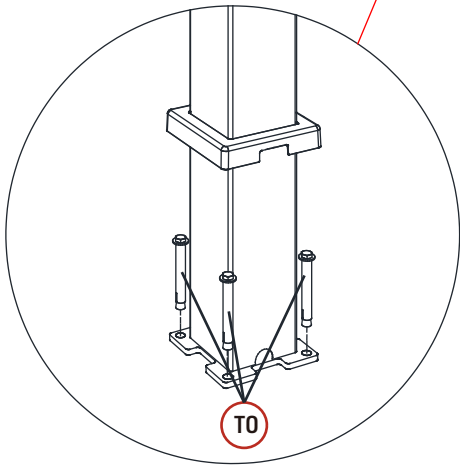

REF	PICTURE	QTY
UO		74PCS
VO		25PCS
WO	 4X16	200PCS
XO	 6X40	49PCS
XO-1	 6X35	8 PCS
XO-2	 5X19	8 PCS
YO	 6X45	3PCS
ZO-1	 4mm	1PCS
ZO-2	 4mm	1PCS
ZO-3	 6mm	1PCS
ZO-4	 6mm	1PCS
ZO-5	 10mm	1PCS
ZO-6	 T20	1PCS
ZO-7		1PCS
ZO-8		1PCS

ATTENTION!!!

Please open the louvers to vertical in winter and snowing weather to protect your pergola!

Tools Required for Installation

  **X1**

X18

X19

X1

X18