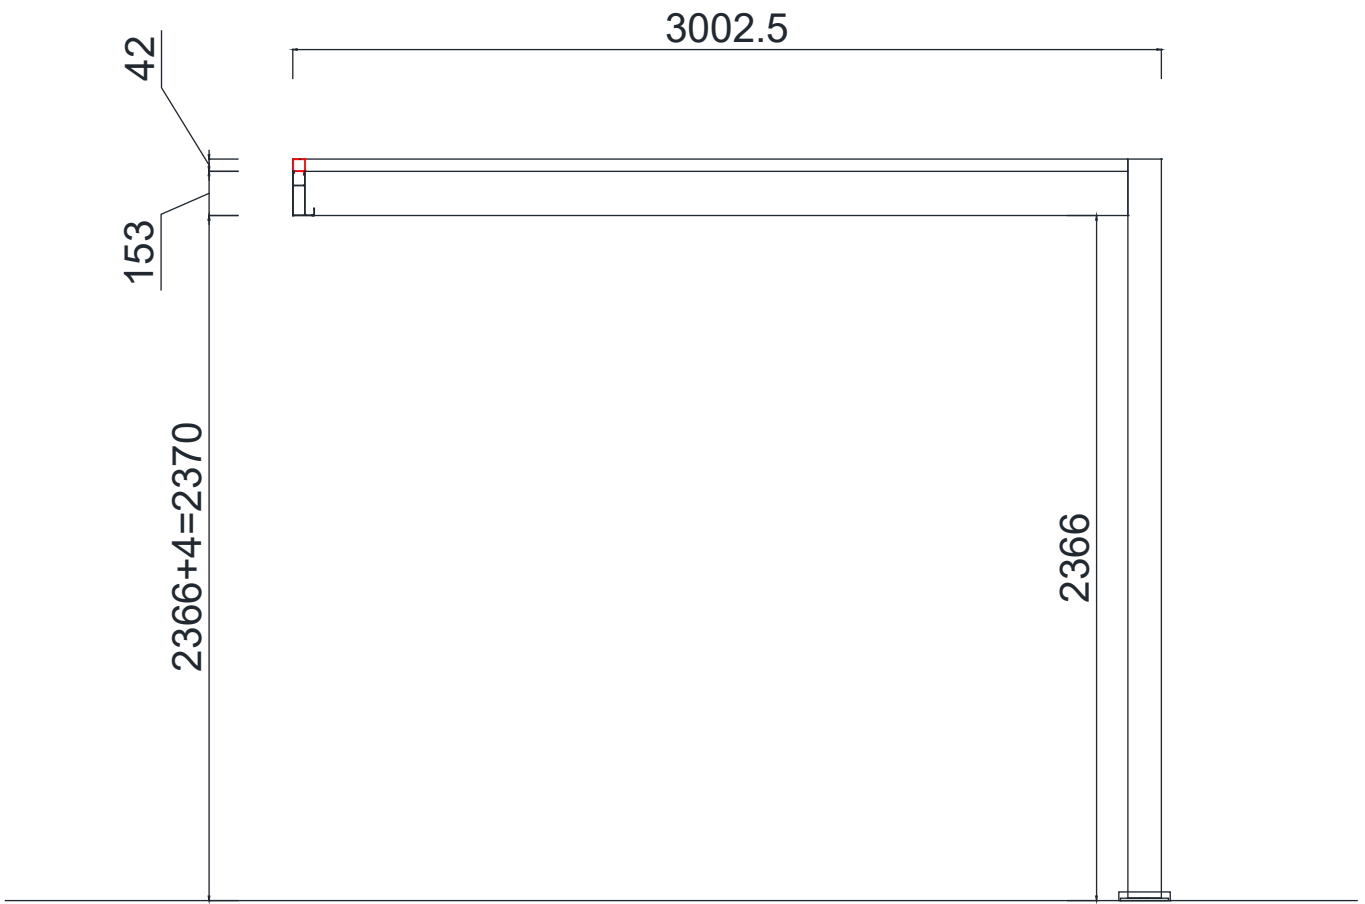

REF	PICTURE	QTY
UO		74PCS
VO		25PCS
WO	 4X16	200PCS
XO	 6X40	49PCS
XO-1	 6X35	8 PCS
XO-2	 5X19	8 PCS
YO	 6X45	3PCS
ZO-1	 4mm	1PCS
ZO-2	 4mm	1PCS
ZO-3	 6mm	1PCS
ZO-4	 6mm	1PCS
ZO-5	 10mm	1PCS
ZO-6	 T20	1PCS
ZO-7		1PCS
ZO-8		1PCS

ATTENTION!!!

Please open the louvers to vertical in winter and snowing weather to protect your pergola!

Tools Required for Installation

  **X1**

X18

X19

X1

X18