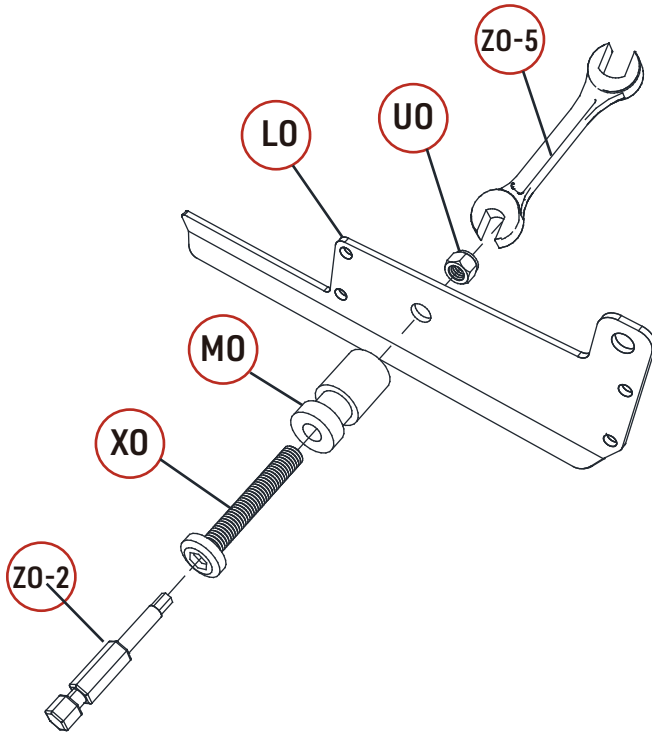

REF	PICTURE	QTY
A0		2PCS
B0-1		1PCS
B0-2		1PCS
C0-1		1PCS
C0-2		1PCS
D0-1		1PCS
D0-2		1PCS
D0-3		1PCS
D0-4		1PCS
F0		1PCS
G0		19PCS
H0		1PCS

REF	PICTURE	QTY
IO		2PCS
JO		2PCS
KO		1PCS
LO		24PCS
LO-1		25PCS
LO-2		2PCS
MO		49PCS
NO		1PCS
OO		1PCS
PO		1PCS
QO		8PCS
RO		8PCS
SO		50PCS
TO	 10X80	8PCS
TO-1	 8X100	7PCS

REF	PICTURE	QTY
UO		74PCS
VO		25PCS
WO	 4X16	200PCS
XO	 6X40	49PCS
XO-1	 6X35	8 PCS
XO-2	 5X19	8 PCS
YO	 6X45	3PCS
ZO-1	 4mm	1PCS
ZO-2	 4mm	1PCS
ZO-3	 6mm	1PCS
ZO-4	 6mm	1PCS
ZO-5	 10mm	1PCS
ZO-6	 T20	1PCS
ZO-7		1PCS
ZO-8		1PCS

ATTENTION!!!

Please open the louvers to vertical in winter and snowing weather to protect your pergola!

Tools Required for Installation

  **X1**

X18

X19

X1

X18