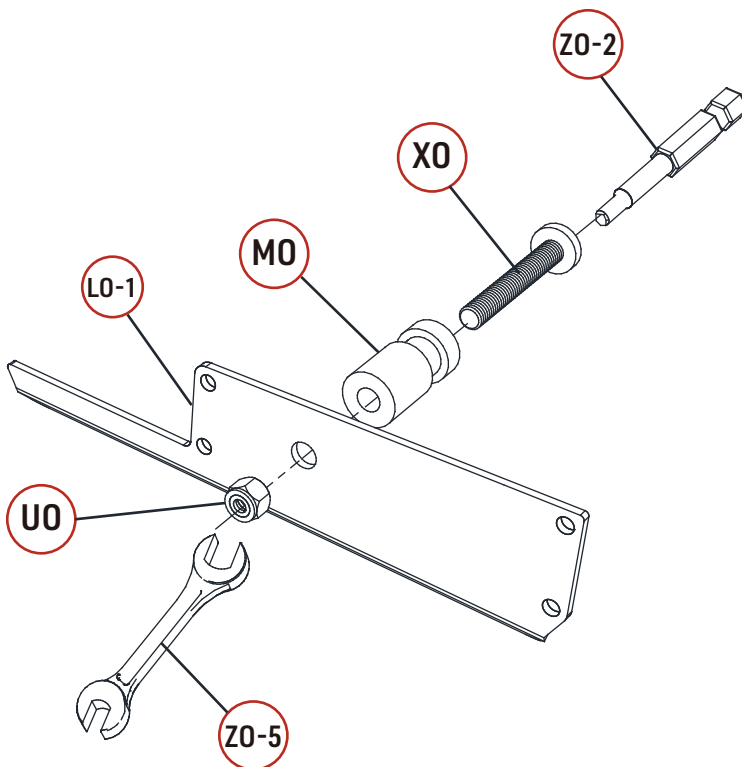

REF	PICTURE	QTY
A0		2PCS
B0-1		1PCS
B0-2		1PCS
C0-1		1PCS
C0-2		1PCS
D0-1		1PCS
D0-2		1PCS
D0-3		1PCS
D0-4		1PCS
F0		1PCS
G0		19PCS
H0		1PCS

REF	PICTURE	QTY
IO		2PCS
JO		2PCS
KO		1PCS
LO		24PCS
LO-1		25PCS
LO-2		2PCS
MO		49PCS
NO		1PCS
OO		1PCS
PO		1PCS
QO		8PCS
RO		8PCS
SO		50PCS
TO	 10X80	8PCS
TO-1	 8X100	7PCS

REF	PICTURE	QTY
UO		74PCS
VO		25PCS
WO	 4X16	200PCS
XO	 6X40	49PCS
XO-1	 6X35	8 PCS
XO-2	 5X19	8 PCS
YO	 6X45	3PCS
ZO-1	 4mm	1PCS
ZO-2	 4mm	1PCS
ZO-3	 6mm	1PCS
ZO-4	 6mm	1PCS
ZO-5	 10mm	1PCS
ZO-6	 T20	1PCS
ZO-7		1PCS
ZO-8		1PCS

ATTENTION!!!

Please open the louvers to vertical in winter and snowing weather to protect your pergola!

Tools Required for Installation

  **X1**

X18

X19

X1

X18