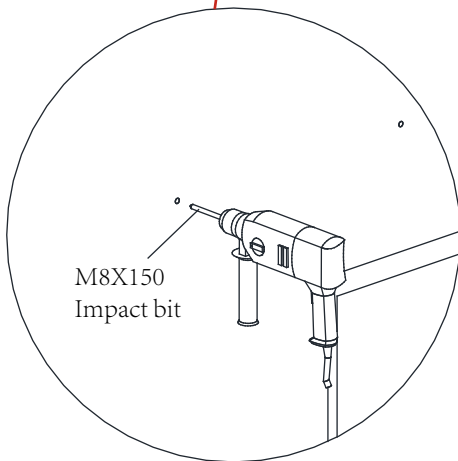

REF	PICTURE	QTY
UO		74PCS
VO		25PCS
WO	 4X16	200PCS
XO	 6X40	49PCS
XO-1	 6X35	8 PCS
XO-2	 5X19	8 PCS
YO	 6X45	3PCS
ZO-1	 4mm	1PCS
ZO-2	 4mm	1PCS
ZO-3	 6mm	1PCS
ZO-4	 6mm	1PCS
ZO-5	 10mm	1PCS
ZO-6	 T20	1PCS
ZO-7		1PCS
ZO-8		1PCS

ATTENTION!!!

Please open the louvers to vertical in winter and snowing weather to protect your pergola!

Tools Required for Installation

  **X1**

X18

X19

X1

X18