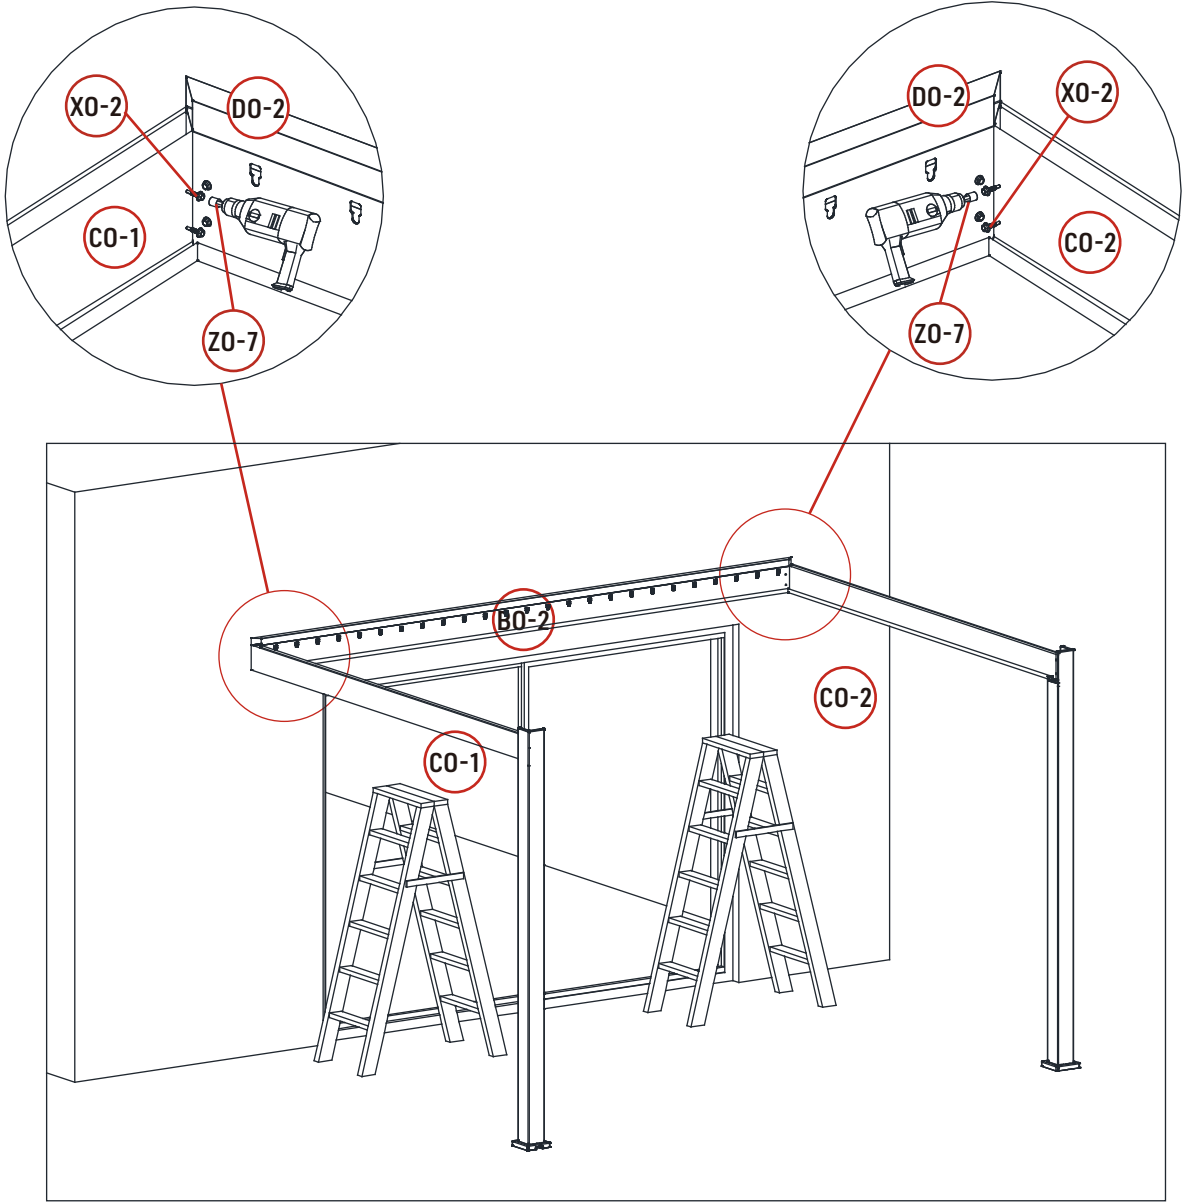

REF	PICTURE	QTY
UO		74PCS
VO		25PCS
WO	 4X16	200PCS
XO	 6X40	49PCS
XO-1	 6X35	8 PCS
XO-2	 5X19	8 PCS
YO	 6X45	3PCS
ZO-1	 4mm	1PCS
ZO-2	 4mm	1PCS
ZO-3	 6mm	1PCS
ZO-4	 6mm	1PCS
ZO-5	 10mm	1PCS
ZO-6	 T20	1PCS
ZO-7		1PCS
ZO-8		1PCS

ATTENTION!!!

Please open the louvers to vertical in winter and snowing weather to protect your pergola!

Tools Required for Installation

  **X1**

X18

X19

X1

X18