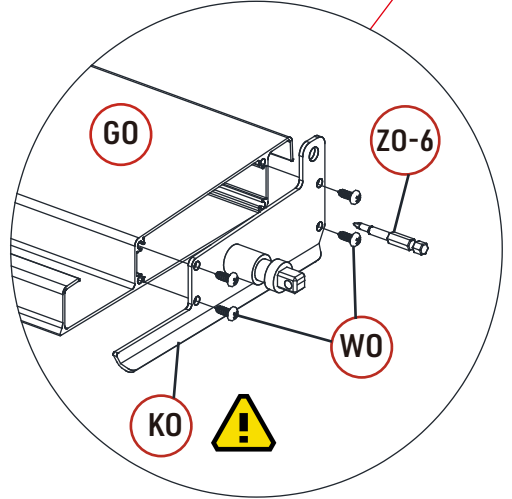

REF	PICTURE	QTY
A0		2PCS
B0-1		1PCS
B0-2		1PCS
C0-1		1PCS
C0-2		1PCS
D0-1		1PCS
D0-2		1PCS
D0-3		1PCS
D0-4		1PCS
F0		1PCS
G0		19PCS
H0		1PCS

REF	PICTURE	QTY
IO		2PCS
JO		2PCS
KO		1PCS
LO		24PCS
LO-1		25PCS
LO-2		2PCS
MO		49PCS
NO		1PCS
OO		1PCS
PO		1PCS
QO		8PCS
RO		8PCS
SO		50PCS
TO	 10X80	8PCS
TO-1	 8X100	7PCS

REF	PICTURE	QTY
UO		74PCS
VO		25PCS
WO	 4X16	200PCS
XO	 6X40	49PCS
XO-1	 6X35	8 PCS
XO-2	 5X19	8 PCS
YO	 6X45	3PCS
ZO-1	 4mm	1PCS
ZO-2	 4mm	1PCS
ZO-3	 6mm	1PCS
ZO-4	 6mm	1PCS
ZO-5	 10mm	1PCS
ZO-6	 T20	1PCS
ZO-7		1PCS
ZO-8		1PCS

ATTENTION!!!

Please open the louvers to vertical in winter and snowing weather to protect your pergola!

Tools Required for Installation

  **X1**

X18

X19

X1

X18