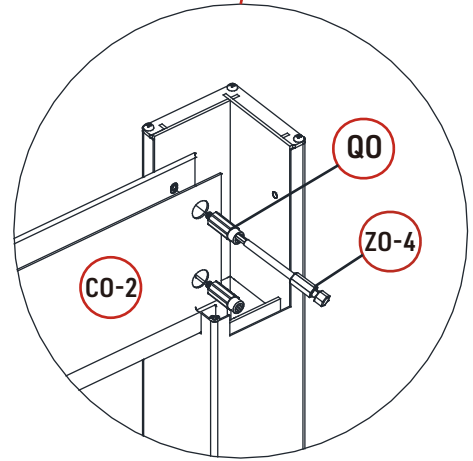

REF	PICTURE	QTY
UO		74PCS
VO		25PCS
WO	 4X16	200PCS
XO	 6X40	49PCS
XO-1	 6X35	8 PCS
XO-2	 5X19	8 PCS
YO	 6X45	3PCS
ZO-1	 4mm	1PCS
ZO-2	 4mm	1PCS
ZO-3	 6mm	1PCS
ZO-4	 6mm	1PCS
ZO-5	 10mm	1PCS
ZO-6	 T20	1PCS
ZO-7		1PCS
ZO-8		1PCS

ATTENTION!!!

Please open the louvers to vertical in winter and snowing weather to protect your pergola!

Tools Required for Installation

  **X1**

X18

X19

X1

X18