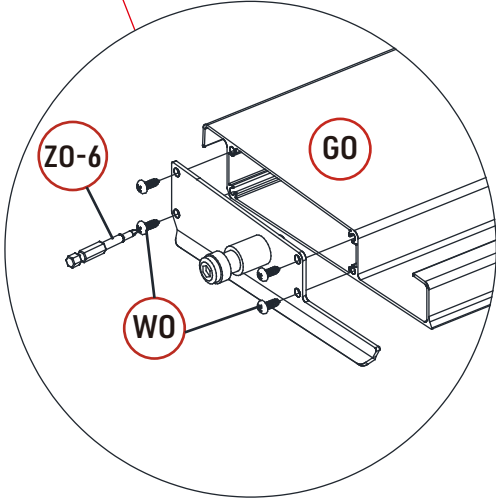

REF	PICTURE	QTY
UO		74PCS
VO		25PCS
WO	 4X16	200PCS
XO	 6X40	49PCS
XO-1	 6X35	8 PCS
XO-2	 5X19	8 PCS
YO	 6X45	3PCS
ZO-1	 4mm	1PCS
ZO-2	 4mm	1PCS
ZO-3	 6mm	1PCS
ZO-4	 6mm	1PCS
ZO-5	 10mm	1PCS
ZO-6	 T20	1PCS
ZO-7		1PCS
ZO-8		1PCS

ATTENTION!!!

Please open the louvers to vertical in winter and snowing weather to protect your pergola!

Tools Required for Installation

  **X1**

X18

X19

X1

X18